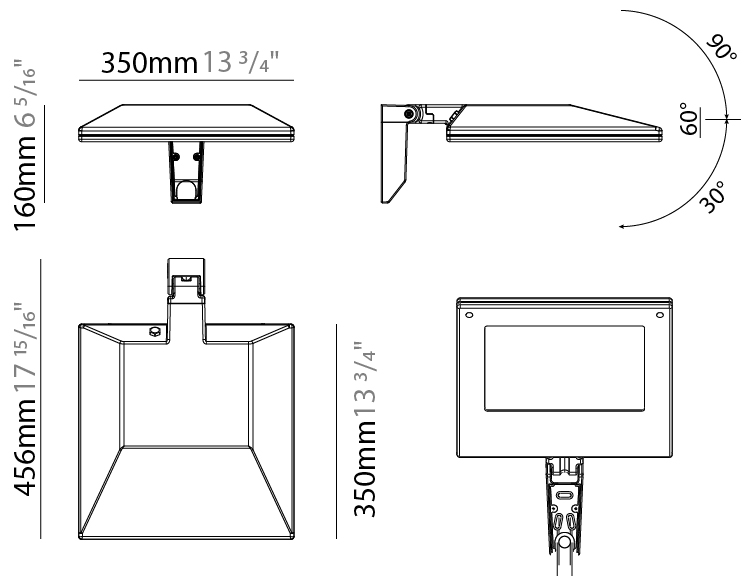

TARSIIUS SURFACE

E9F263-

base number   Color   Finish   Lens
Temperature   Options   Options

1. To build a product code in our configurator select the specify button on the base model # product page
2. To build a manual product code on this datasheet choose from the options listed below in blue font and add the suffix to the base model #

GENERAL

Series: Tarsius
Brand: Platek
Division: Exterior
Mounting Type: Surface
Mounting Location: Wall
Subcategory: Flood

PHYSICAL

Shape: Rectangle
Width (mm): 350
Width (in): 13 3/4
Height (mm): 163
Depth (mm): 478
Height (in): 6 7/16
Depth (in): 18 13/16
Light Distribution: Direct
Screws: A4 stainless steel
Diffuser: Transparent Methacrylate - 4mm
Fixture Finish: BLK / WHI / GRY / COR / ANT / BRZ
Fixture Material: Aluminum Die Cast

ELECTRICAL

Lamp Type: LED
Input Wattage (W): 54
Total Output Wattage (W): 50
Dimming: Non-Dimmable / 0-10V Dimming
Driver Included: Yes
Driver Location: Integrated
Driver Type: Constant Current - Universal
Driver Class: Class 1
Input Voltage (V): 120 - 277
Constant Current (MA): 700

LED

Number of LEDs: 24
Color Temperature (°K): 3000 / 4000
Max. Delivered Lumen (lm): 4020 - 5770 / 4205 - 5975
Nominal Lumen (lm): 6000 / 6240
CRI: >80 CRI
Lamp Life (hrs): 60000

OPTICAL

Optic°: Street / Asymmetric
Adjustability: Tilt +90° / -22.5°

RATINGS AND CERTIFICATIONS

Certified By: Certified for North American Standards
IP rating: IP66
IK Rating: IK10
Bug Rating: B2 U0 G1