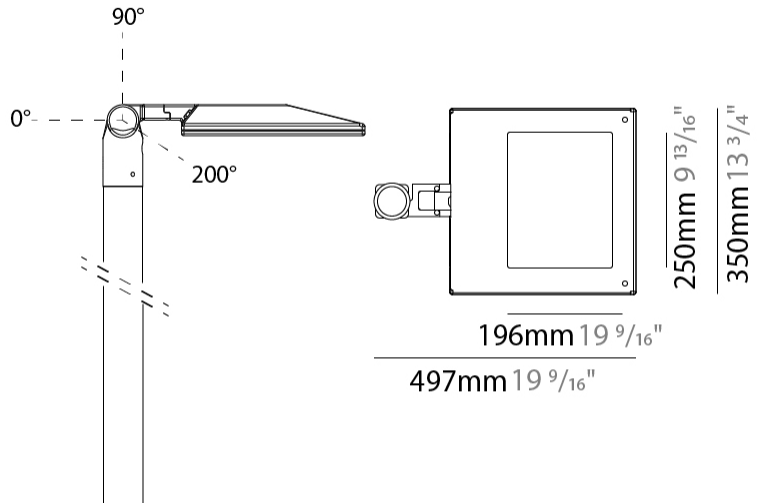

TARSIIUS POST

E9B207-

base number	Color	Finish	Lens
	Temperature	Options	Options

1. To build a product code in our configurator select the specify button on the base model # product page
2. To build a manual product code on this datasheet choose from the options listed below in blue font and add the suffix to the base model #

GENERAL

Series: Tarsius
Brand: Platek
Division: Exterior
Mounting Type: Post
Mounting Location: Above Ground
Subcategory: Pedestrian

PHYSICAL

Shape: Rectangle
Width (mm): 350
Width (in): 13 3/4
Height (mm): 60
Depth (mm): 497
Height (in): 2 3/8
Depth (in): 19 7/16
Light Distribution: Direct
Screws: A4 stainless steel
Diffuser: Transparent Methacrylate - 4mm
Fixture Finish: BLK / WHI / GRY / COR / ANT / BRZ
Fixture Material: Aluminum Die Cast

ELECTRICAL

Lamp Type: LED
Input Wattage (W): 54
Total Output Wattage (W): 150
Dimming: Non-Dimmable
Driver Included: Yes
Driver Location: Integrated
Driver Type: Constant Current - Universal
Driver Class: Class 1
Input Voltage (V): 120 - 277
Constant Current (MA): 700

LED

Number of LEDs: 24
Color Temperature (°K): 3000 / 4000
Max. Delivered Lumen (lm): 4020 - 5770 / 4205 - 5975
Nominal Lumen (lm): 6000 / 6240
CRI: >80 CRI
Lamp Life (hrs): 60000

OPTICAL

Optic: Street / Asymmetric
Adjustability: Tilt -90° / +20°

RATINGS AND CERTIFICATIONS

Certified By: Certified for North American Standards
IP rating: IP66
IK Rating: IK10
Bug Rating: B2 U0 G1